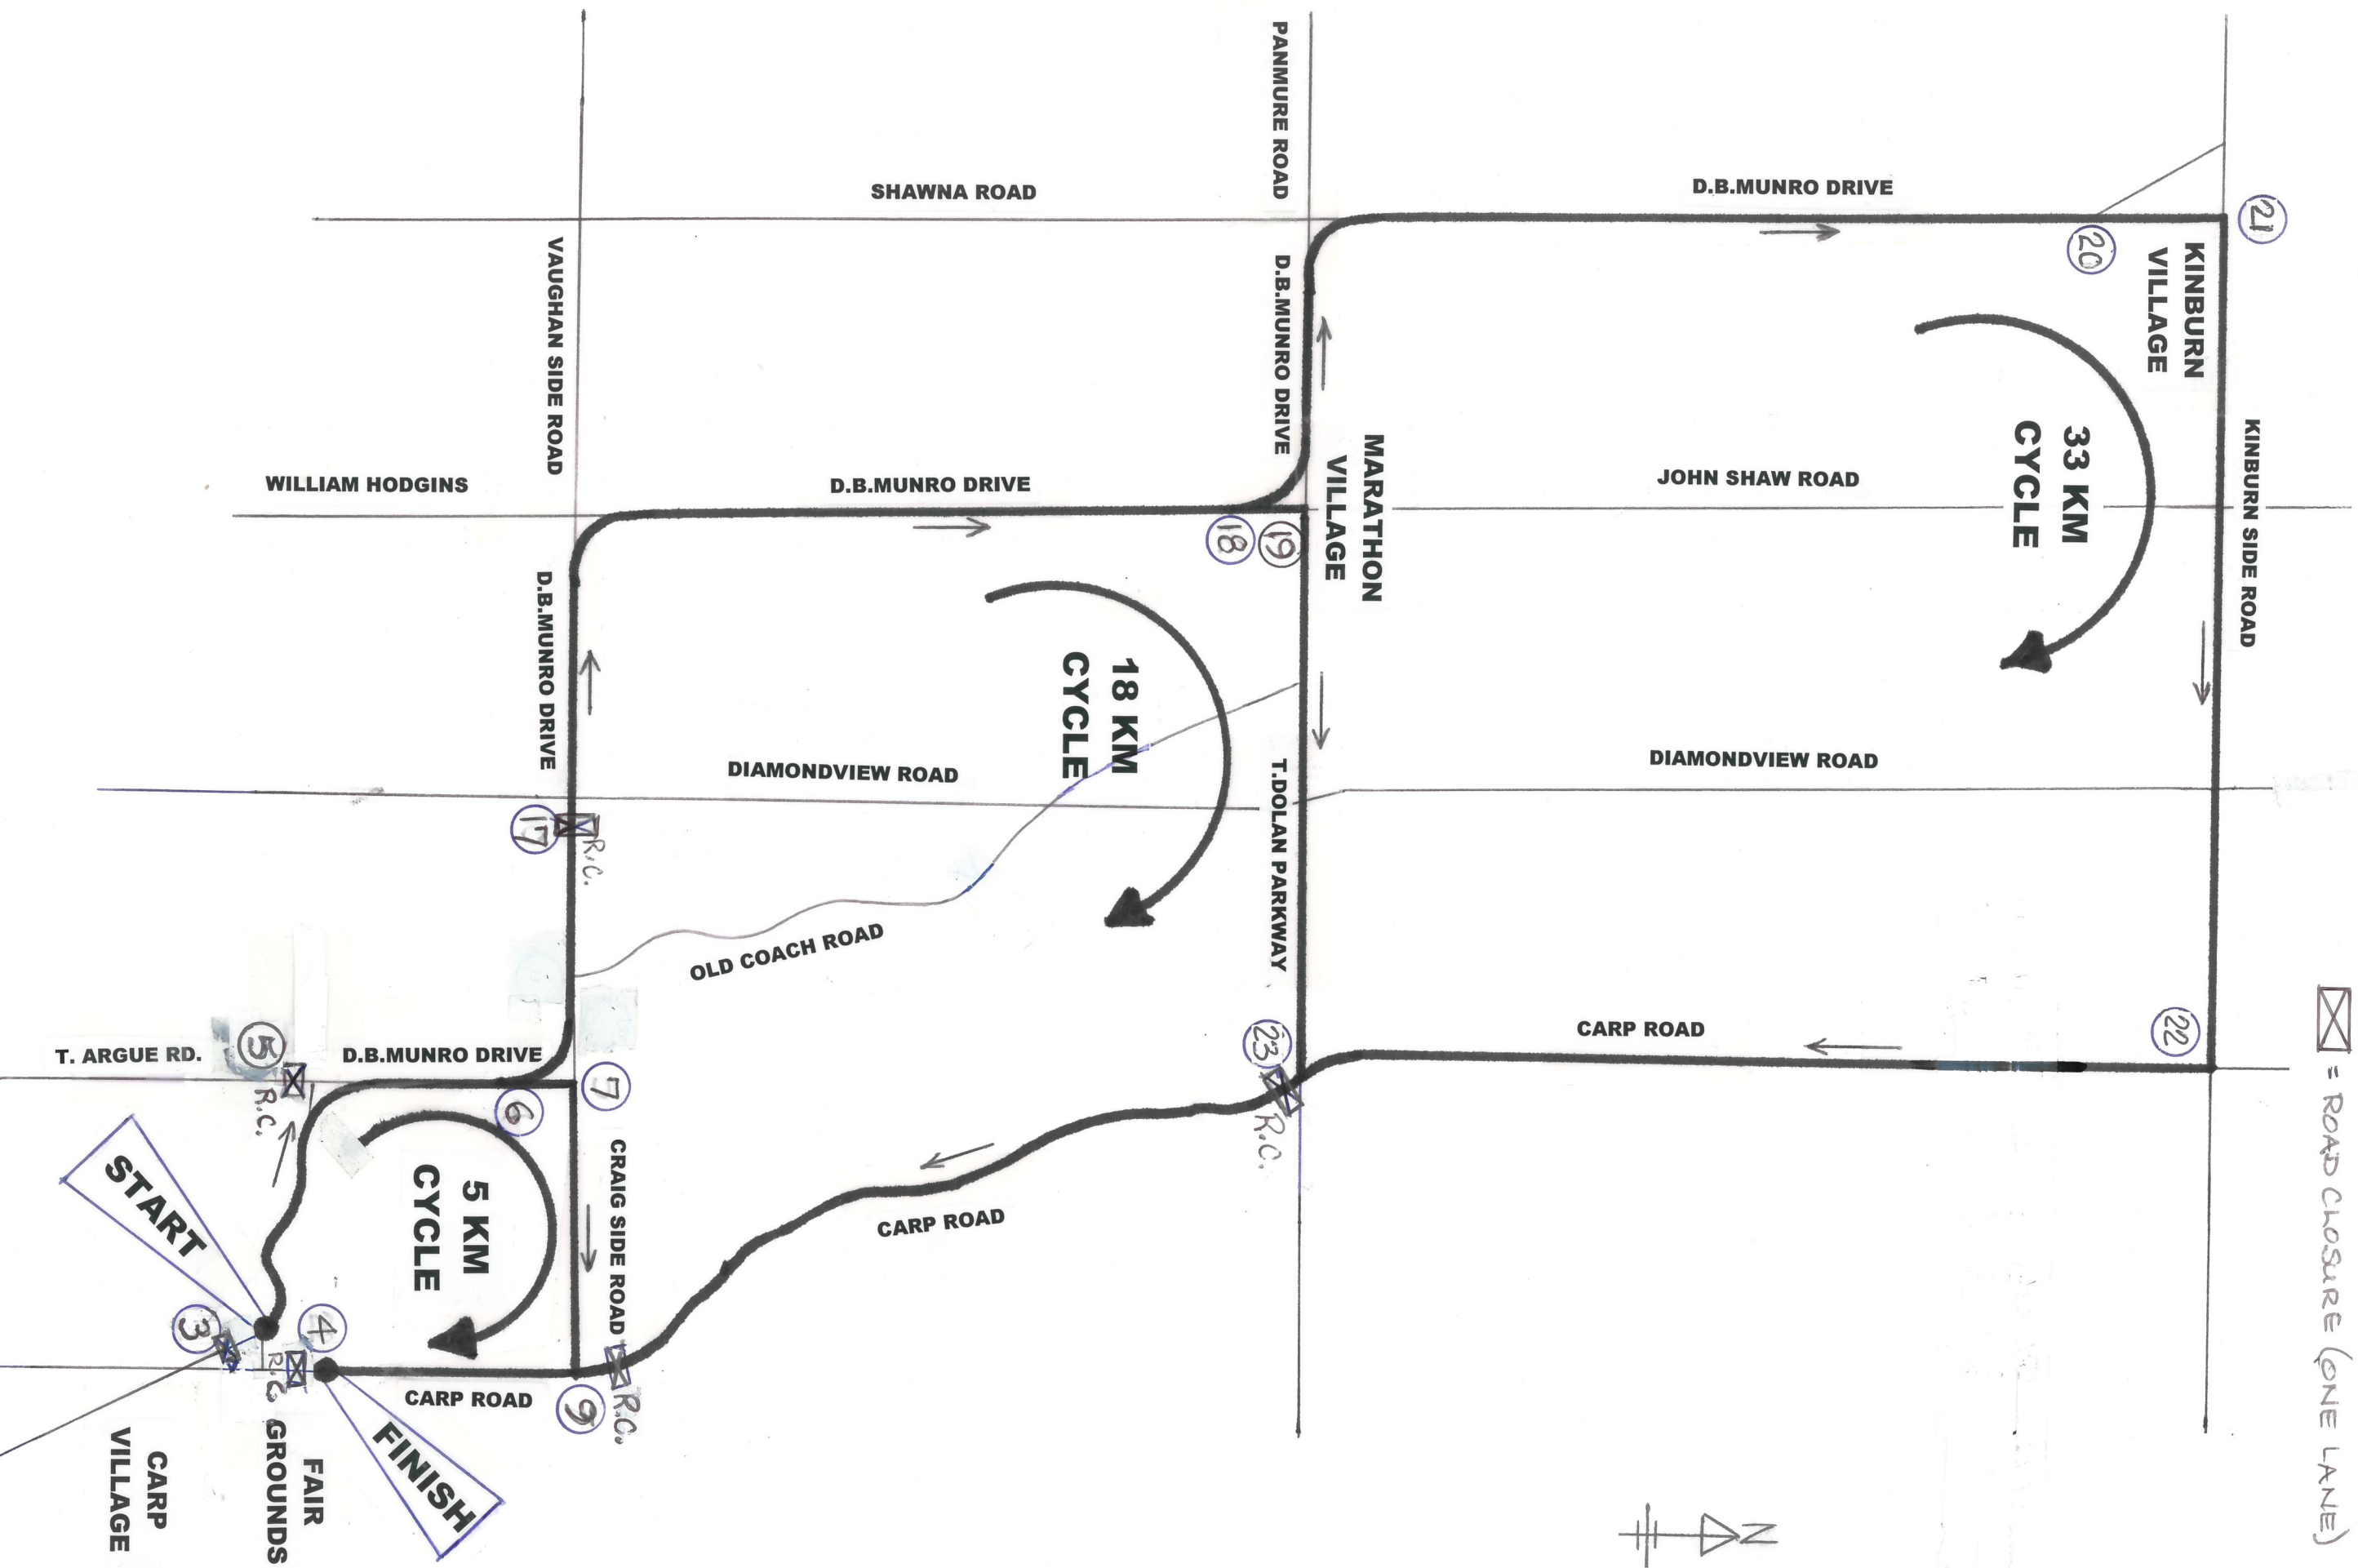

DIEFENBOOKER CLASSIC CYCLE ROUTES

(REVISED: 28 JAN, 2016)

☒ = ROAD CLOSURE (ONE LANE)

21

KINBURN VILLAGE

20

33 KM CYCLE

D.B. MUNRO DRIVE

JOHN SHAW ROAD

DIAMONDVIEW ROAD

KINBURN SIDE ROAD

22

CARP ROAD

MARATHON VILLAGE

PANMURE ROAD

D.B. MUNRO DRIVE

18

19

T. DOLAN PARKWAY

23

R.C.

SHAWNA ROAD

D.B. MUNRO DRIVE

DIAMONDVIEW ROAD

OLD COACH ROAD

CARP ROAD

7

6

9

R.C.

CRAIG SIDE ROAD

D.B. MUNRO DRIVE

17

R.C.

WILLIAM HODGINS

VAUGHAN SIDE ROAD

D.B. MUNRO DRIVE

5 KM CYCLE

CARP ROAD

FAIR GROUND

FINISH

START

CARP VILLAGE

T. ARGUE RD.

3

R.C.

4

R.C.